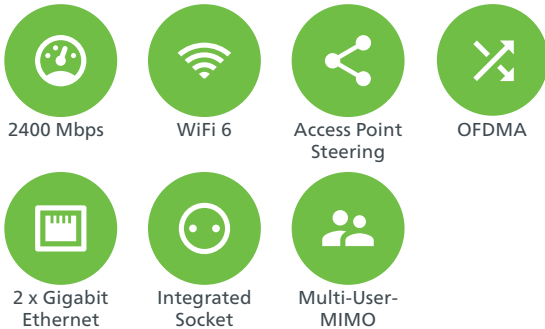

devolo Magic 2 WiFi 6

Technical Data

Ports

Ethernet	2x RJ45
Integrated Socket	Type F (CEE 7/4) Ampacity: 16A Type E (CEE 7/5) Ampacity: 15A Type G (BS1363) Ampacity: 13A Type J (SEV 1011) Ampacity: 10A Network filter (2-80 MHz, -22 db to -45 db)
Plug	Type F (CEE 7/4) Type E+F (CEE 7/7) Type G (BS1363) Type J (SEV 1011)

Wi-Fi

Standards	Wi-Fi 4/5/6 (IEEE 802.11 a/b/g/n/ac/ax/k/v/r)
Radios	2,4GHz + 5GHz Dual Band Dual concurrent
Channels	2,4 GHz 1-13 5 GHz 36-48 (Indoor) 52-64 (DFS+TPC) 100-140 (DFS+TPC)
Channel widths	20/40/80 MHz
Streams	2x2 MIMO
Data rates	2,4 GHz up to 574 Mbps 5 GHz up to 1201 Mbps
Mode	Access Point

Powerline

Standards	G.hn (HomeGrid Forum)
Transmission speeds	2400 Mbps (MIMO) 1200 Mbps (SISO)
Range	500 m
Transmission frequency	2-86 MHz
Mode	Peer to Peer